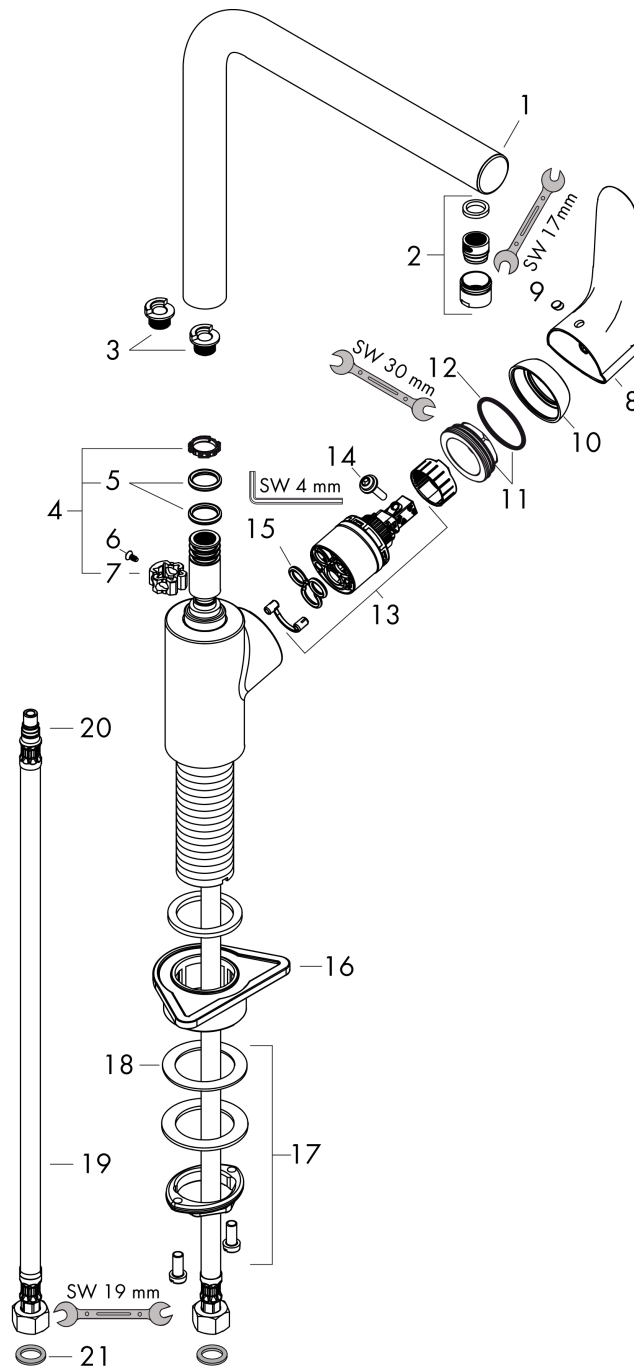

##### product features

- handle can be positioned on the right or left
- ComfortZone 280
- swivel range adjustable in 3 steps 110°, 150° or 360°
- normal spray
- connection dimension: DN15
- maximum flow rate at 3 bar: 12 l/min
- ceramic cartridge
- connection type: G 3/8 connections
- temperature limitation adjustable
- suitable for continuous flow water heaters

#### Scale drawing

#### Flowchart

**Focus M41**

**Single lever kitchen mixer 280, 1jet**

Surface: **Matt Black** Article Number: **31817670**

**Exploded Drawing**

Year of production: >10/19

### Spare part list

Year of production: >10/19

Pos.	Description	Article Number	Price	PU
1	spout cpl.	98489670	€ 154,82	1
2	aerator M18x1 (15 l/min)	98490670	€ 28,20	1
3	set of locating rings (110° / 150°)	98486000	€ 14,28	1
4	sealing set	92646000	€ 18,80	1
5	O-Ring 14x2,5	98189000	€ 3,33	1
6	screw	97662000	€ 8,69	1
7	axialring	97558000	€ 3,33	1
8	handle	98460670	€ 88,06	1
9	screw cover	96338000	€ 3,33	1
10	flange	95498670	€ 13,09	1
11	nut	97209000	€ 14,28	1
12	O-Ring 32x2	98193000	€ 3,33	1
13	cartridge, assy	92730000	€ 58,67	1
14	locking screw for handle	95140000	€ 5,36	1
15	seal	95008000	€ 8,69	1
16	support	97523000	€ 5,36	1
17	fixing set (Ø 34)	95049000	€ 14,28	1
18	lever collar	97548000	€ 3,33	1
19	connection hose 900 mm M8x0,75 G3/8	98758000	€ 28,92	1
20	O-ring 7x1,5	98422000	€ 3,33	1
21	sealing set	95581000	€ 5,36	1