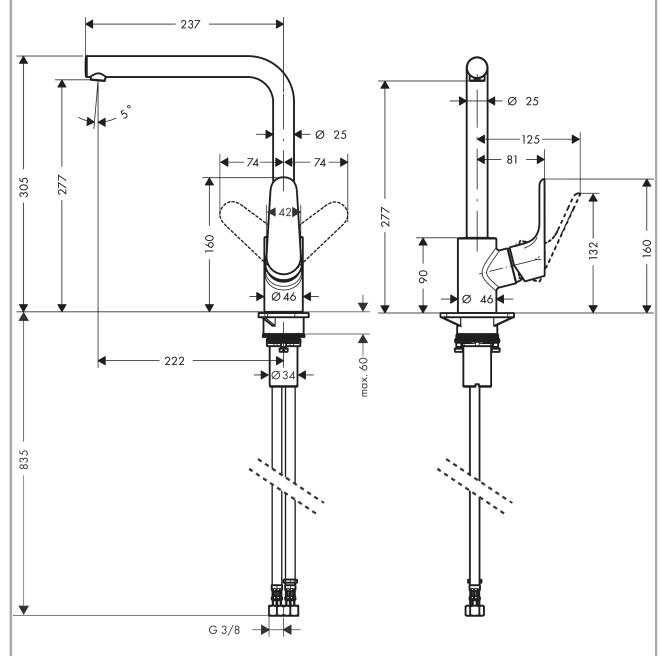

##### product features

- handle can be positioned on the right or left
- ComfortZone 280
- swivel range adjustable in 3 steps 110°, 150° or 360°
- normal spray
- connection dimension: DN15
- maximum flow rate at 3 bar: 12 l/min
- ceramic cartridge
- connection type: G 3/8 connections
- temperature limitation adjustable
- suitable for continuous flow water heaters

#### Scale drawing

#### Flowchart

**Focus M41**

**Single lever kitchen mixer 280, 1jet**

Surface: **Matt Black** Article Number: **31817670**

**Exploded Drawing**

Year of production: >10/19

### Spare part list

Year of production: >10/19

Pos.	Description	Article Number	Price	PU
1	spout cpl.	98489670	€ 154,82	1
2	aerator M18x1 (15 l/min)	98490670	€ 28,20	1
3	set of locating rings (110° / 150°)	98486000	€ 14,28	1
4	sealing set	92646000	€ 18,80	1
5	O-Ring 14x2,5	98189000	€ 3,33	1
6	screw	97662000	€ 8,69	1
7	axialring	97558000	€ 3,33	1
8	handle	98460670	€ 88,06	1
9	screw cover	96338000	€ 3,33	1
10	flange	95498670	€ 13,09	1
11	nut	97209000	€ 14,28	1
12	O-Ring 32x2	98193000	€ 3,33	1
13	cartridge, assy	92730000	€ 58,67	1
14	locking screw for handle	95140000	€ 5,36	1
15	seal	95008000	€ 8,69	1
16	support	97523000	€ 5,36	1
17	fixing set (Ø 34)	95049000	€ 14,28	1
18	lever collar	97548000	€ 3,33	1
19	connection hose 900 mm M8x0,75 G3/8	98758000	€ 28,92	1
20	O-ring 7x1,5	98422000	€ 3,33	1
21	sealing set	95581000	€ 5,36	1